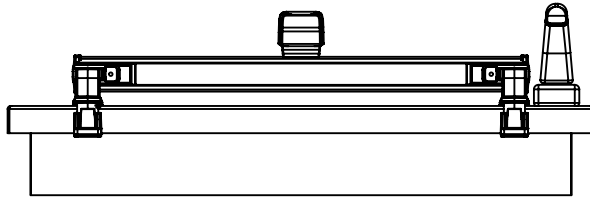

VEGAS PLISSE  
 - assembly: non-invasive brackets  
 - configuration:  
 • UBPS-ZKSVP (top and bottom)

VEGAS PLISSE  
- assembly: non-invasive brackets  
- configuration:  
• UBPS-ZKSVP (top and bottom)