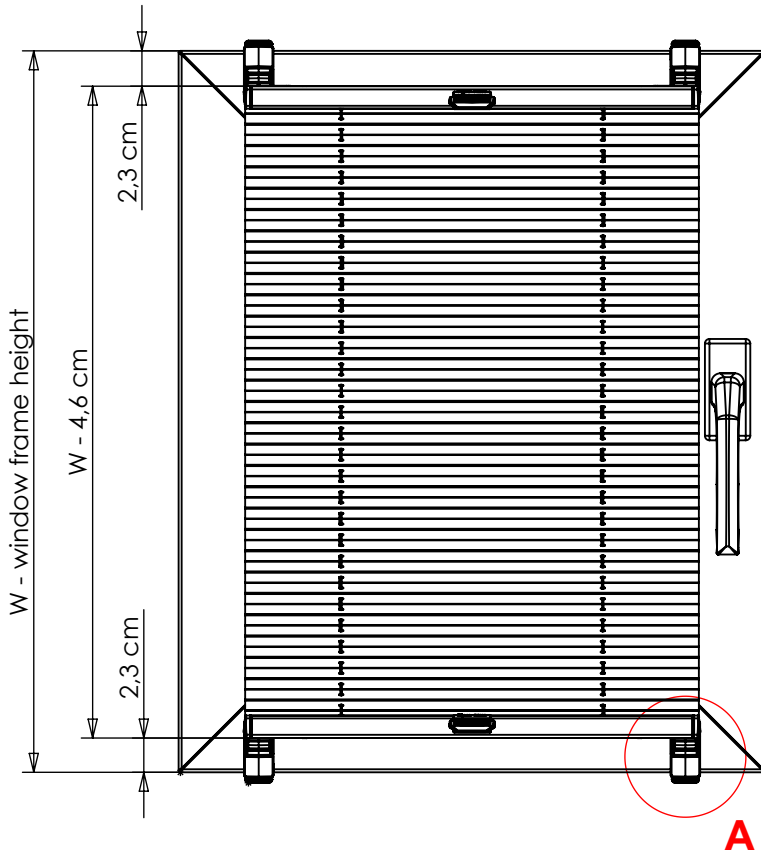

VEGAS PLISSE  
 - assembly: non-invasive brackets  
 - configuration:  
 • UBPS-ZKSVP (top and bottom)

VEGAS PLISSE  
- assembly: non-invasive brackets  
- configuration:  
• UBPS-ZKSVP (top and bottom)