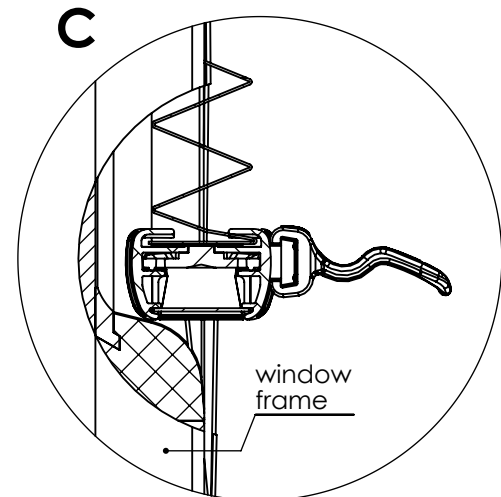

VEGAS PLISSE

- assembly: non-invasive brackets
- configuration:
  - \_UBPS-ZPSVP (top and bottom)

VEGAS PLISSE

- assembly: non-invasive brackets

- configuration:

- \_UBPS-ZPSVP (top and bottom)

3,8 - 4,1 cm  
1,3 cm