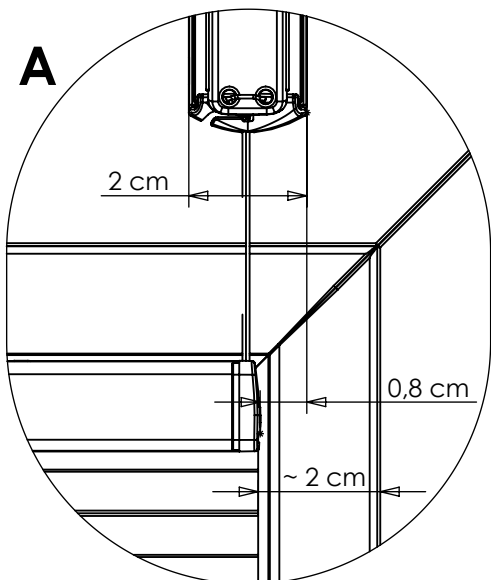

VEGAS PLISSE

- assembly: non-invasive brackets
- configuration:
  - \_UBPS-ZPSVP (top and bottom)

VEGAS PLISSE

- assembly: non-invasive brackets

- configuration:

- \_UBPS-ZPSVP (top and bottom)

3,8 - 4,1 cm  
1,3 cm