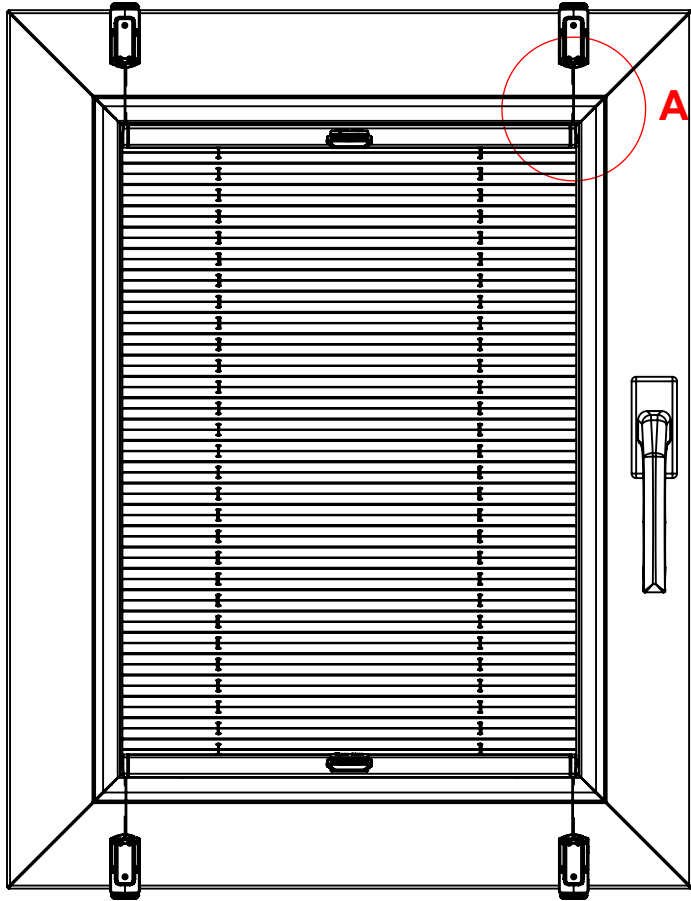

VEGAS PLISSE

- assembly: non-invasive brackets
- configuration:
  - \_UBPS-ZPSVP (top and bottom)

VEGAS PLISSE

- assembly: non-invasive brackets

- configuration:

- \_UBPS-ZPSVP (top and bottom)

3,8 - 4,1 cm  
1,3 cm