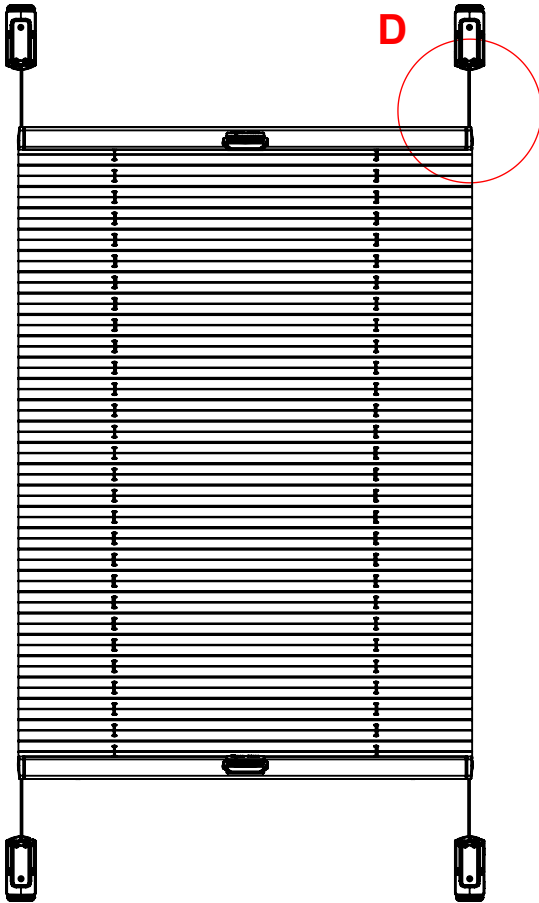

VEGAS PLISSE

- assembly: non-invasive brackets
- configuration:
  - \_UBPS-ZPSVP (top and bottom)

VEGAS PLISSE

- assembly: non-invasive brackets

- configuration:

- \_UBPS-ZPSVP (top and bottom)

3,8 - 4,1 cm  
1,3 cm