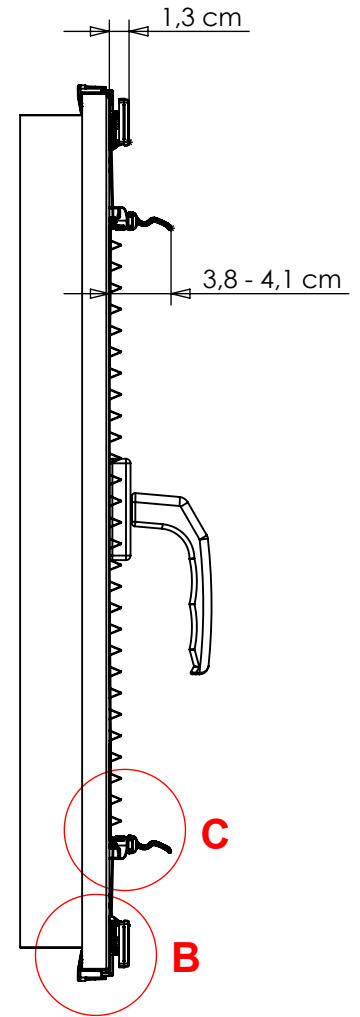

VEGAS PLISSE

- assembly: non-invasive brackets
- configuration:
  - \_UBPS-ZPSVP (top and bottom)

VEGAS PLISSE

- assembly: non-invasive brackets

- configuration:

- \_UBPS-ZPSVP (top and bottom)

3,8 - 4,1 cm  
1,3 cm