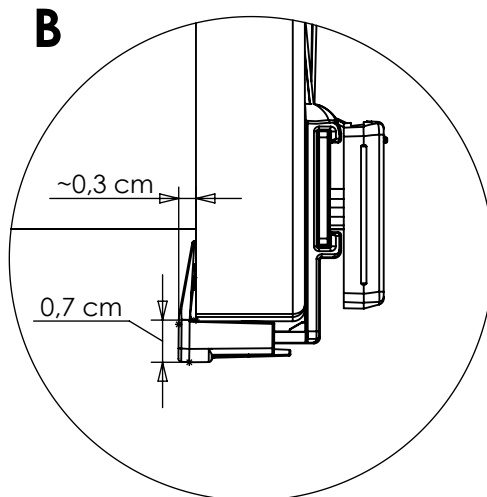

VEGAS PLISSE

- assembly: non-invasive brackets
- configuration:
  - \_UBPS-ZPSVP (top and bottom)

VEGAS PLISSE

- assembly: non-invasive brackets

- configuration:

- \_UBPS-ZPSVP (top and bottom)

3,8 - 4,1 cm  
1,3 cm